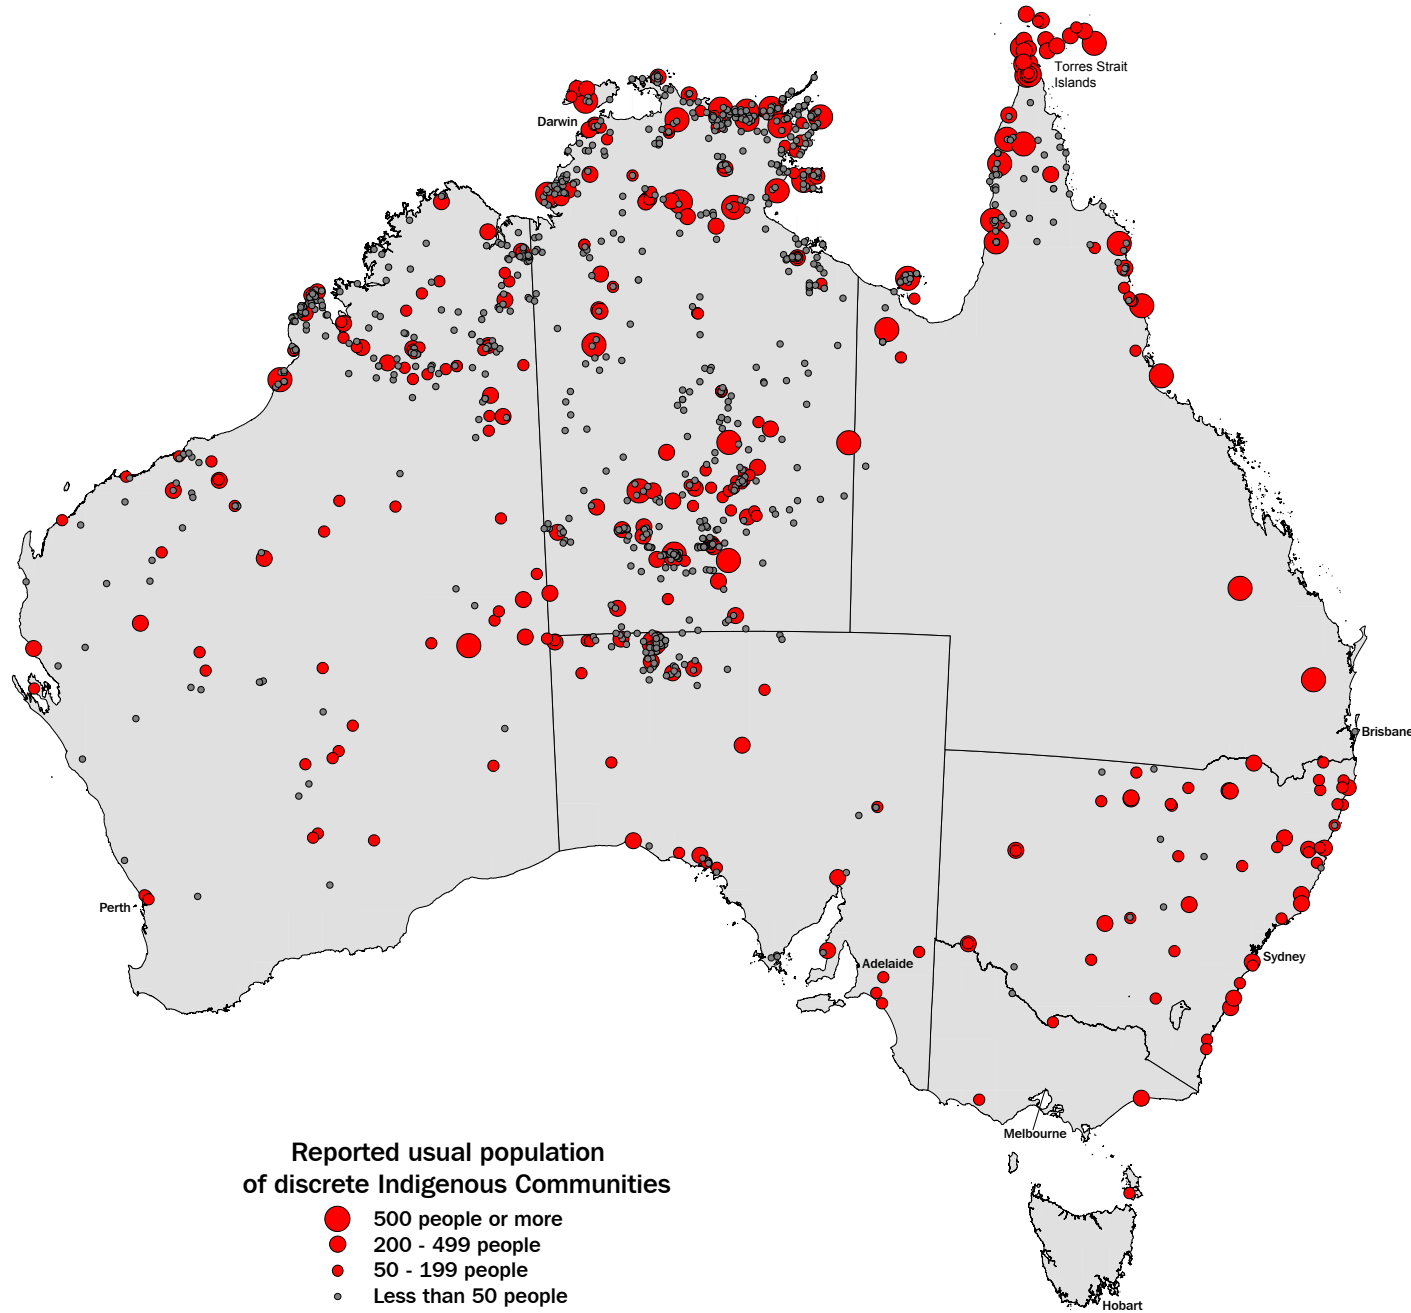

Discrete Indigenous Communities by Usual Population

Australia, 2001

Reported usual population
of discrete Indigenous Communities

- 500 people or more
- 200 - 499 people
- 50 - 199 people
- Less than 50 people