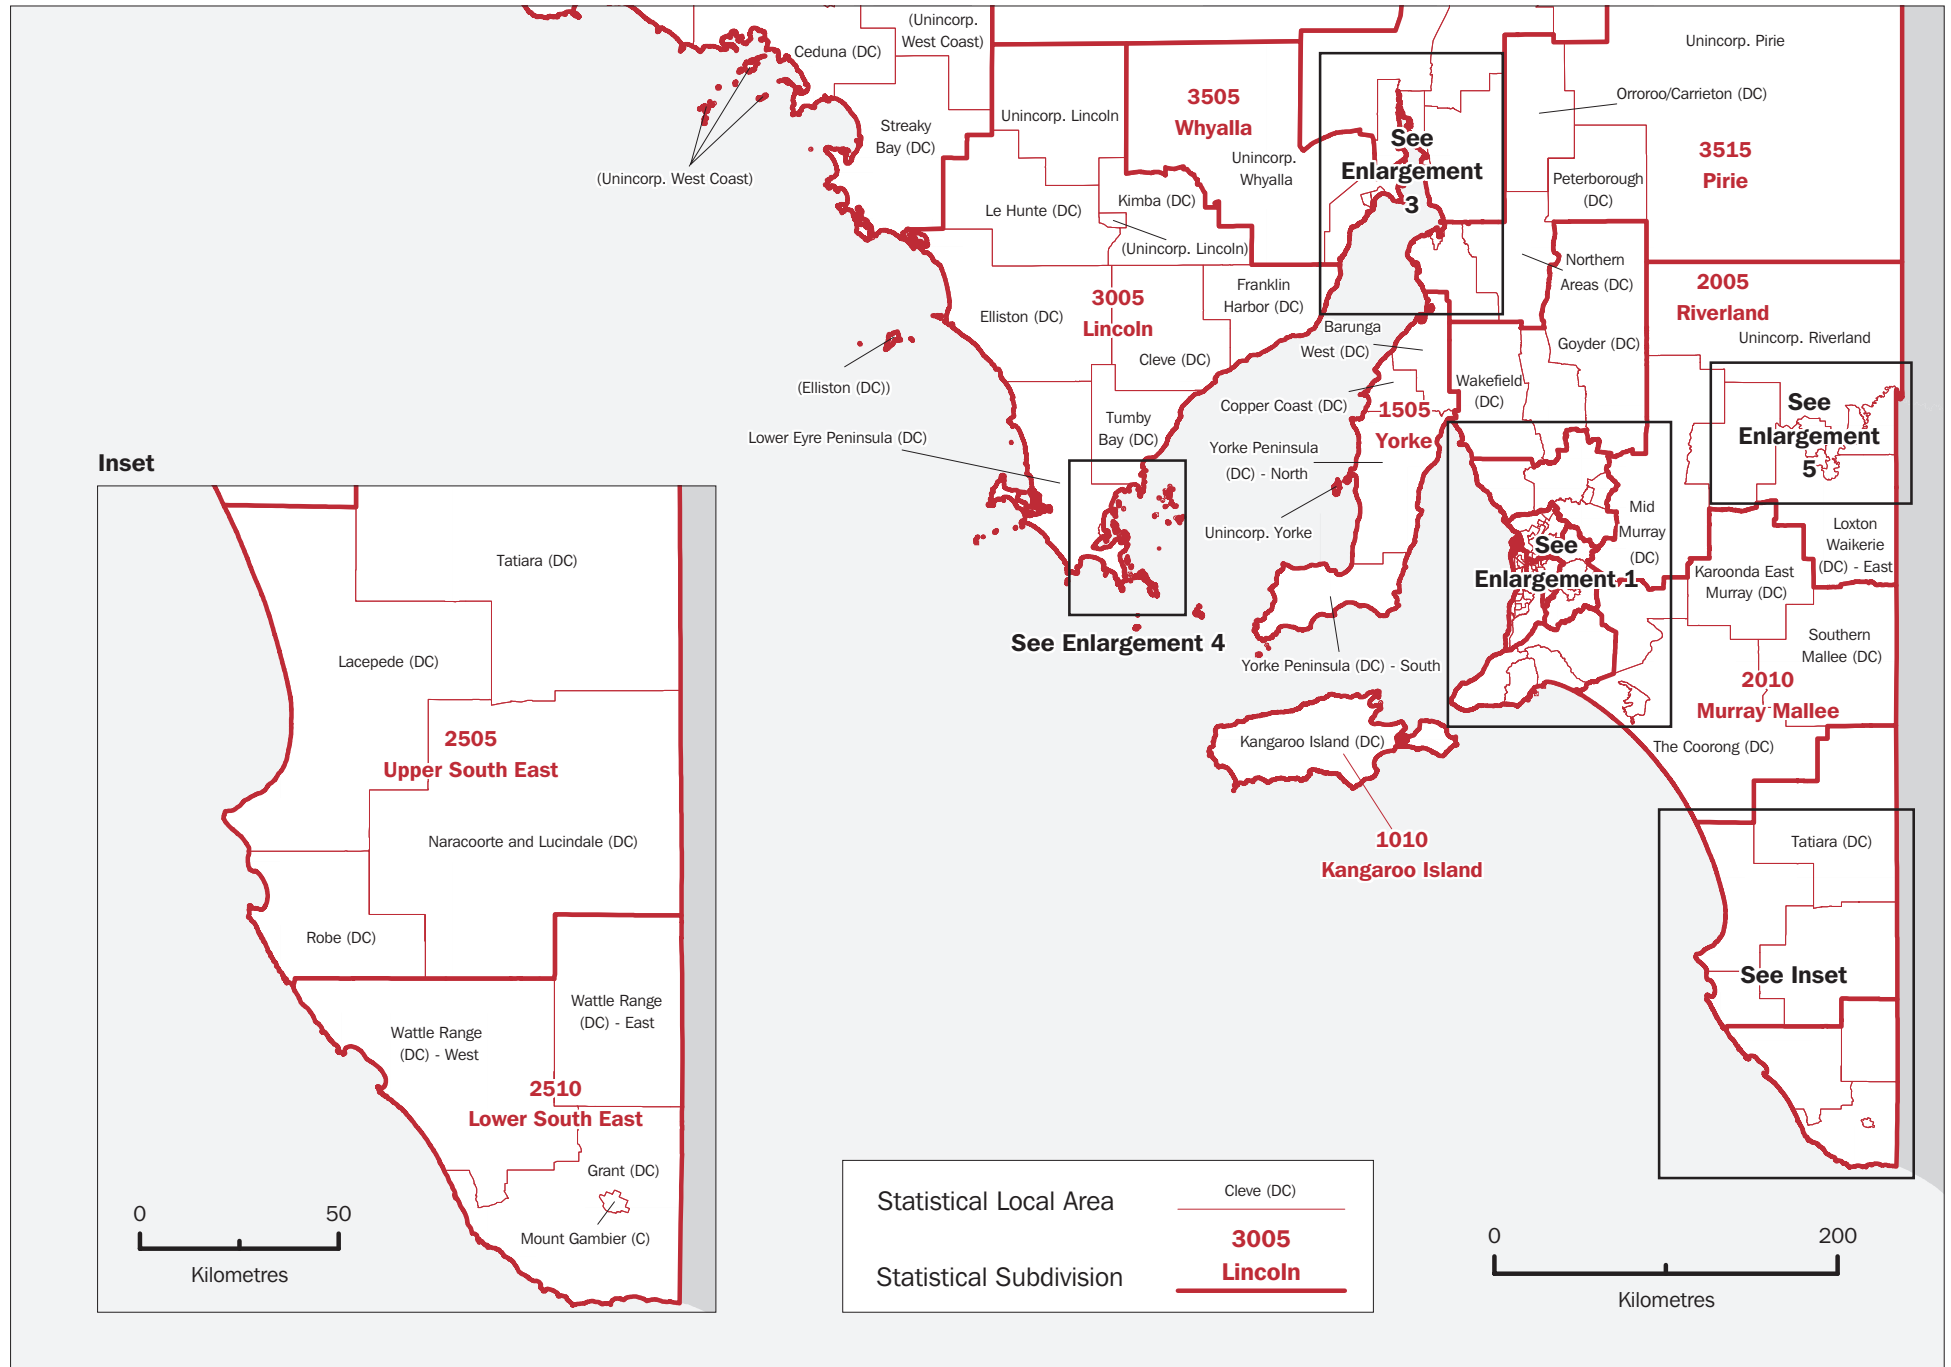

Statistical Subdivision	0510 Western Adelaide
Statistical Division	05 Adelaide

SOUTH AUSTRALIA—STATISTICAL SUBDIVISIONS AND STATISTICAL LOCAL AREAS, 2001 EDITION
ENLARGEMENT 2

SOUTH AUSTRALIA—STATISTICAL SUBDIVISIONS AND STATISTICAL LOCAL AREAS, 2001 EDITION
ENLARGEMENTS

Enlargement 3

Enlargement 4

Enlargement 5