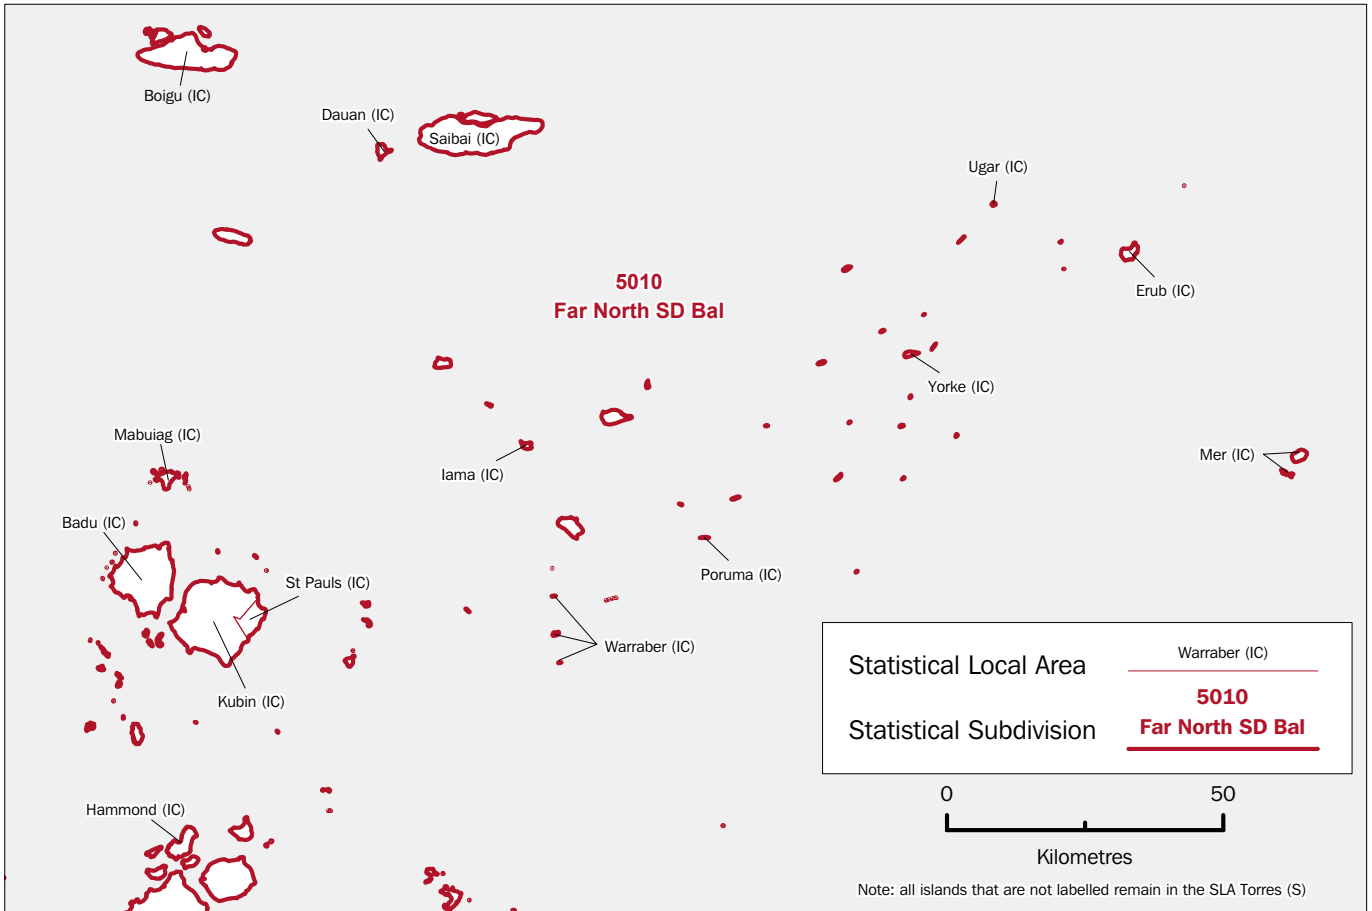

Statistical Local Area	Banana (S)
Statistical Subdivision	3015 Fitzroy SD Bal

**0540
Pine Rivers Shire**

**0505
Brisbane City**

**0545
Redcliffe City**

Inset

0 2
Kilometres

See Enlargement 3

QUEENSLAND, Statistical Subdivisions and Statistical Local Areas: **Enlargement 3**

Enlargement 8

Enlargement 9