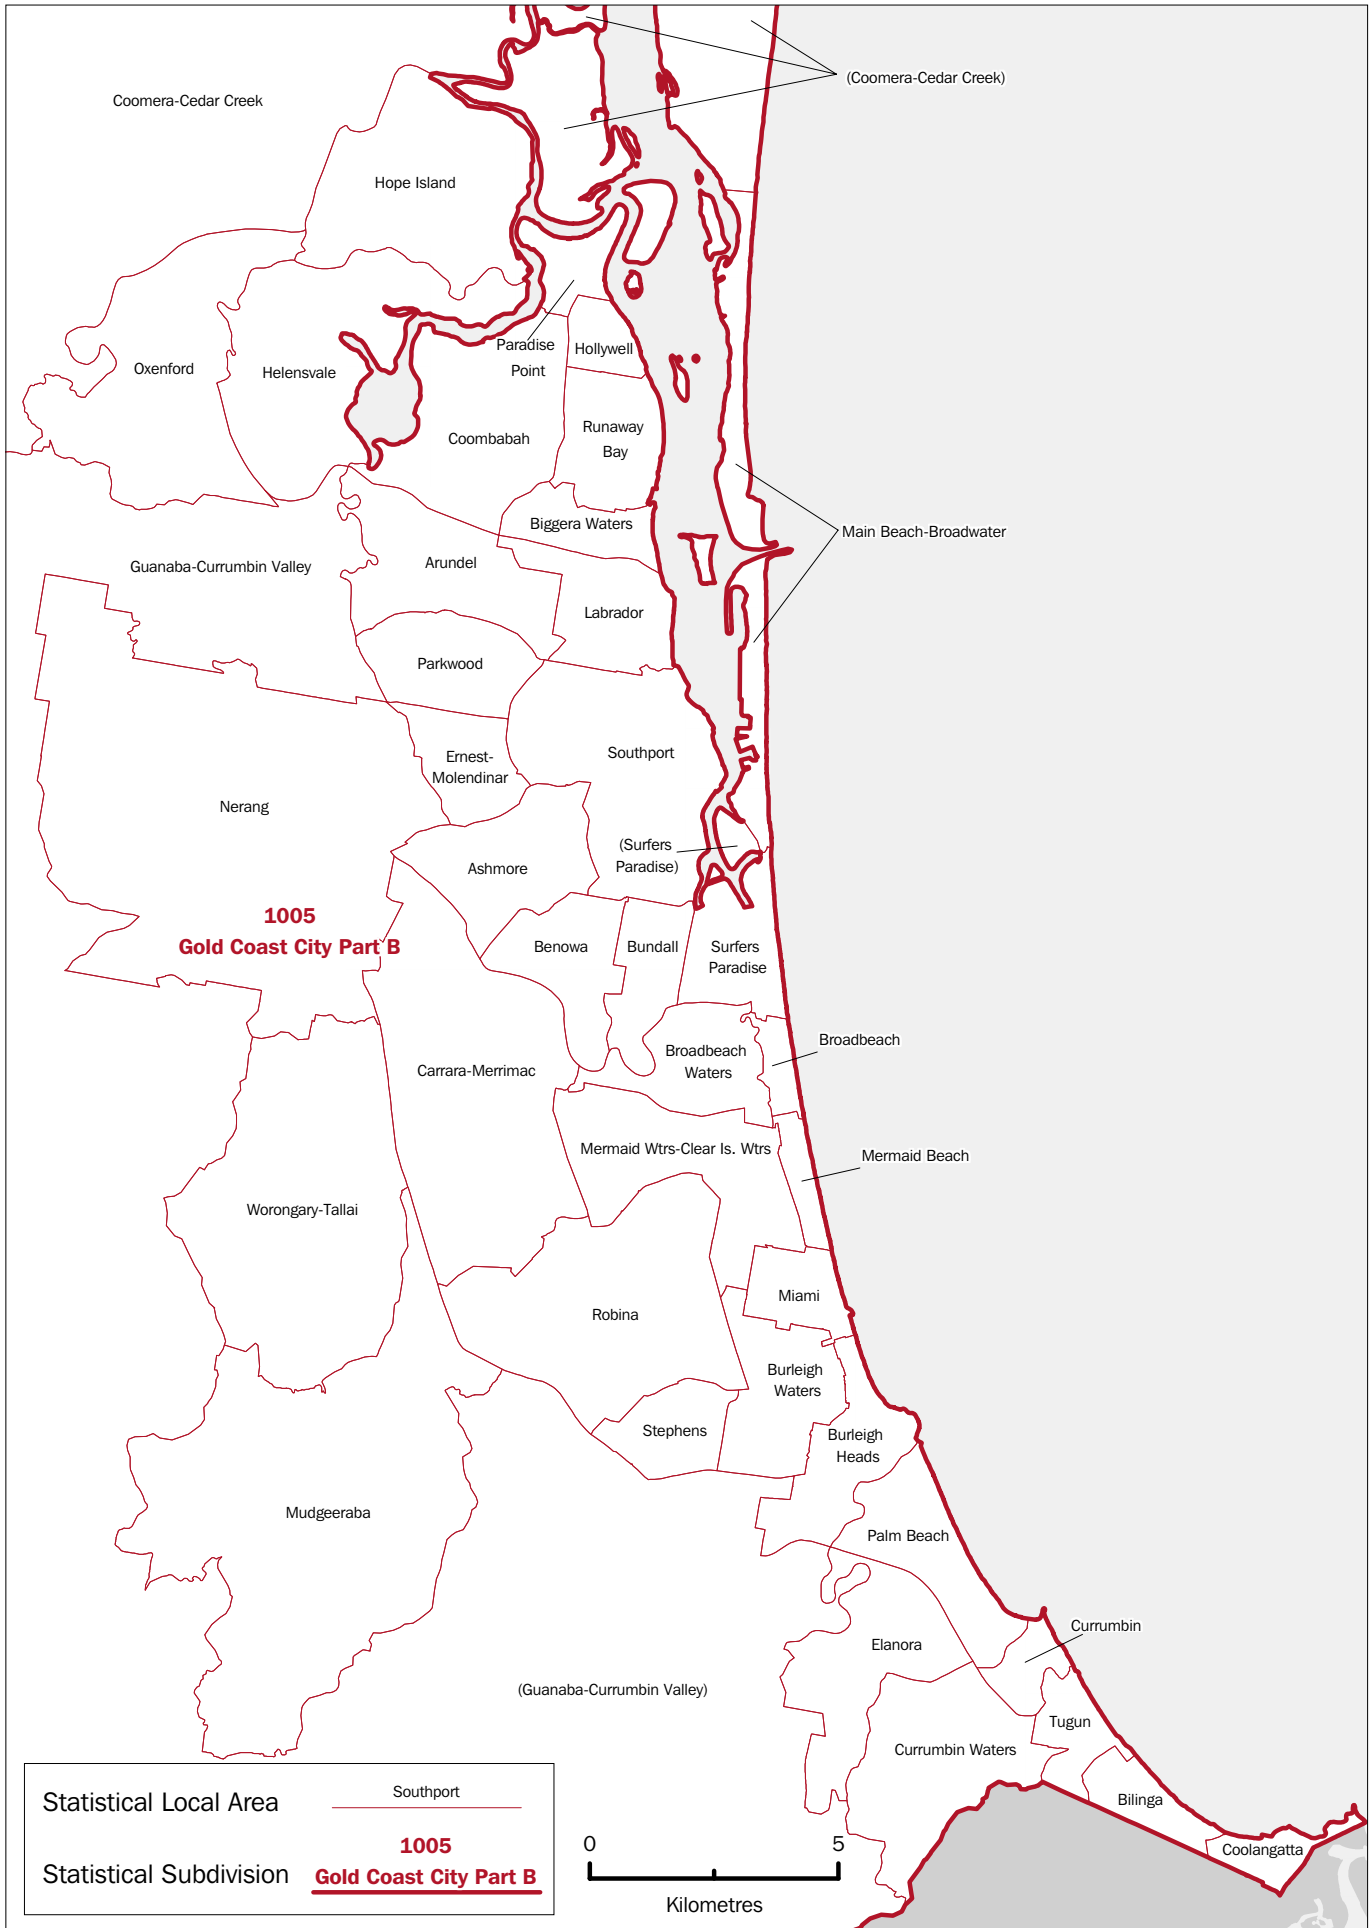

Statistical Local Area	Banana (S)
Statistical Subdivision	3015 Fitzroy SD Bal

**0540
Pine Rivers Shire**

**0505
Brisbane City**

**0545
Redcliffe City**

Inset

0 2
Kilometres

See Enlargement 3

QUEENSLAND, Statistical Subdivisions and Statistical Local Areas: **Enlargement 3**

Enlargement 8

Enlargement 9