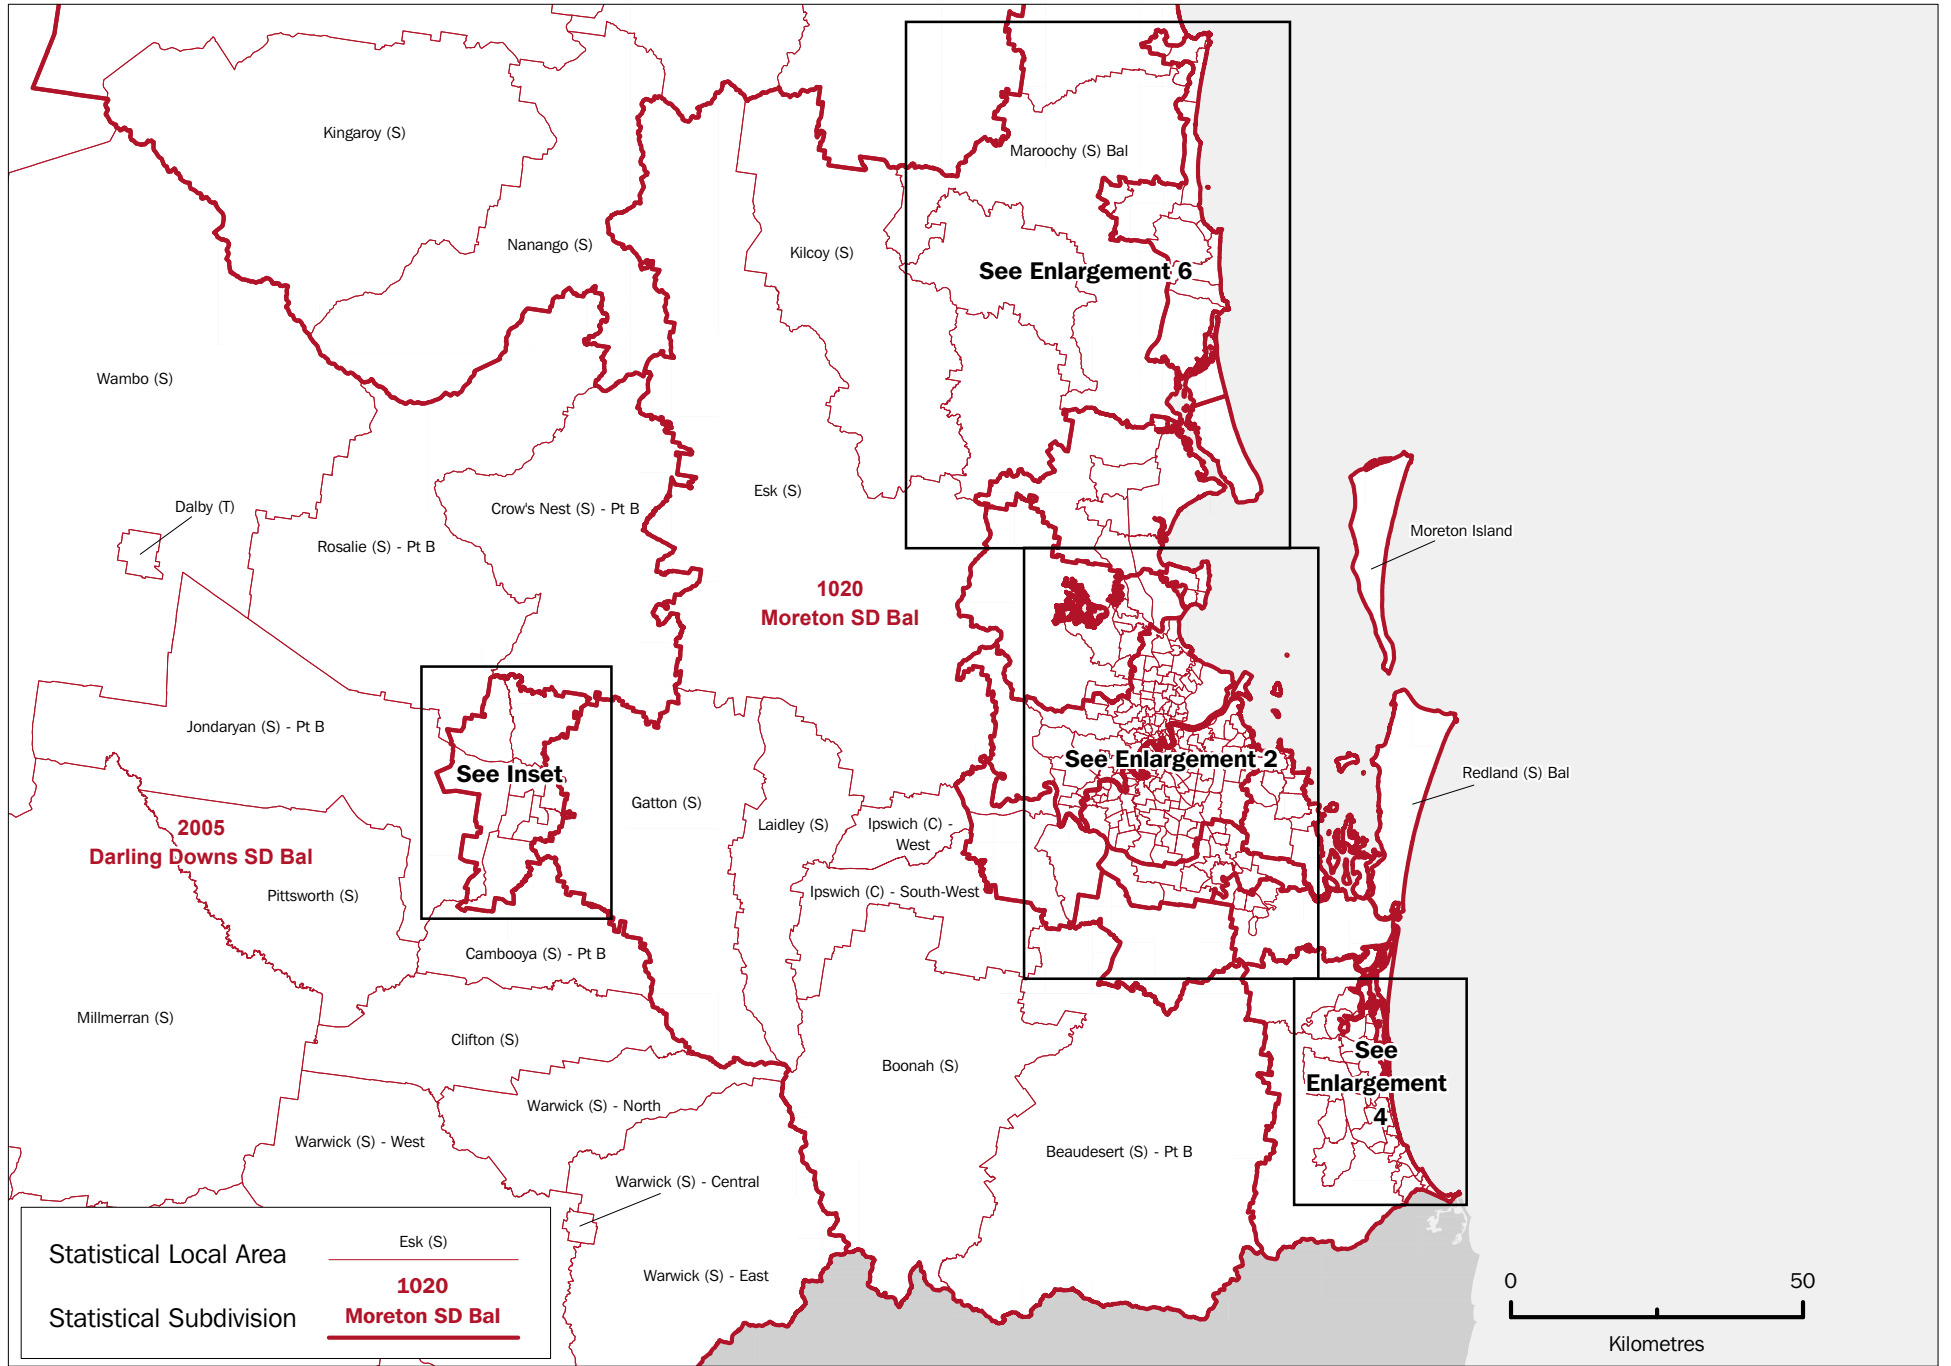

Statistical Local Area	Banana (S)
Statistical Subdivision	3015 Fitzroy SD Bal

**0540
Pine Rivers Shire**

**0505
Brisbane City**

**0545
Redcliffe City**

Inset

0 2
Kilometres

See Enlargement 3

QUEENSLAND, Statistical Subdivisions and Statistical Local Areas: **Enlargement 3**

Enlargement 8

Enlargement 9