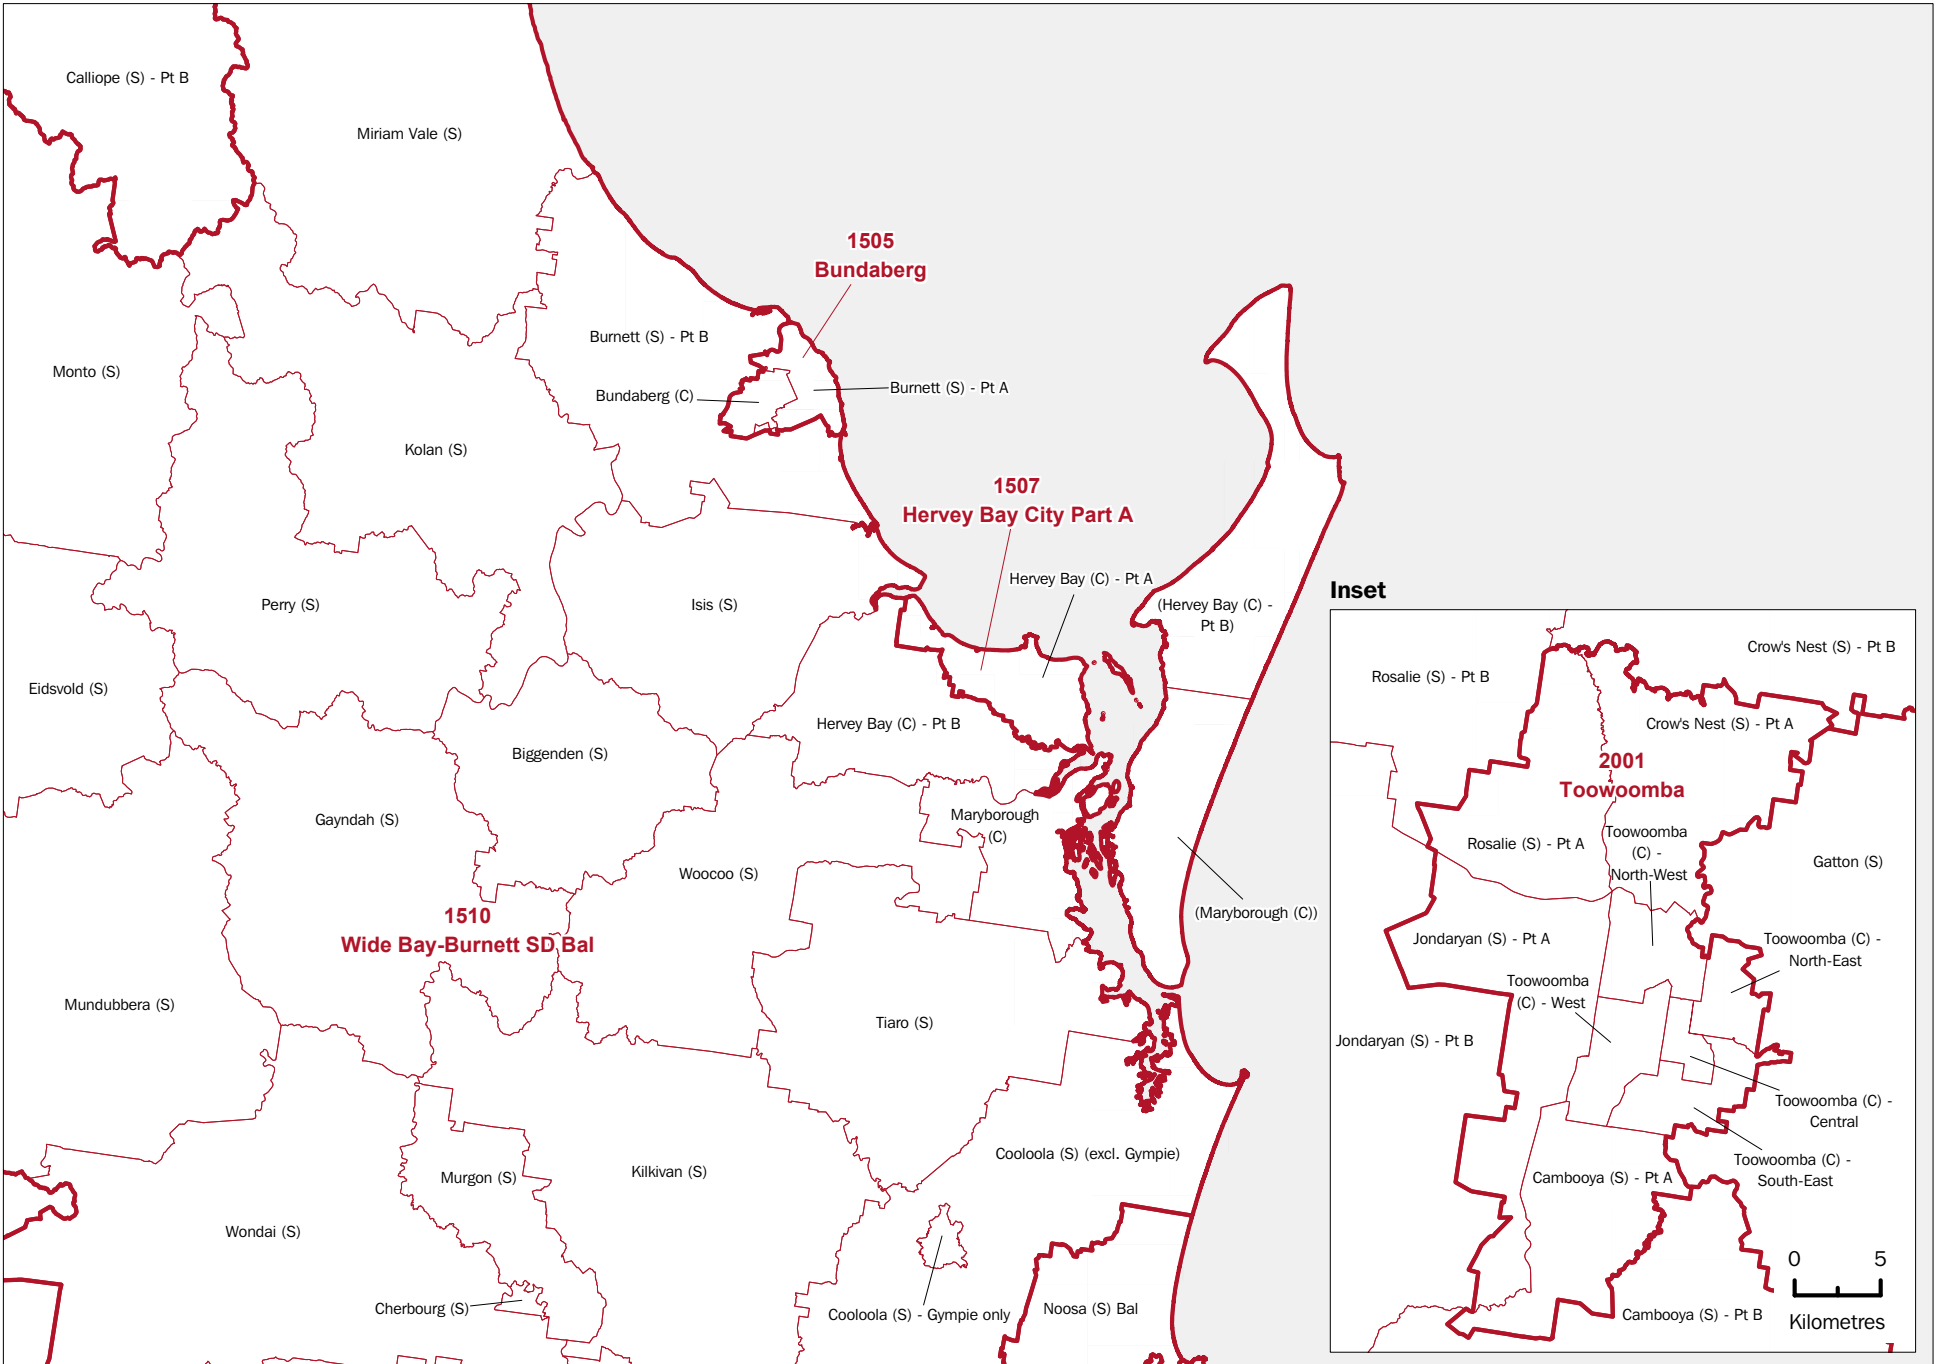

Statistical Local Area	Banana (S)
Statistical Subdivision	3015 Fitzroy SD Bal

**0540
Pine Rivers Shire**

**0505
Brisbane City**

**0545
Redcliffe City**

Inset

0 2
Kilometres

See Enlargement 3

QUEENSLAND, Statistical Subdivisions and Statistical Local Areas: **Enlargement 3**

Enlargement 8

Enlargement 9