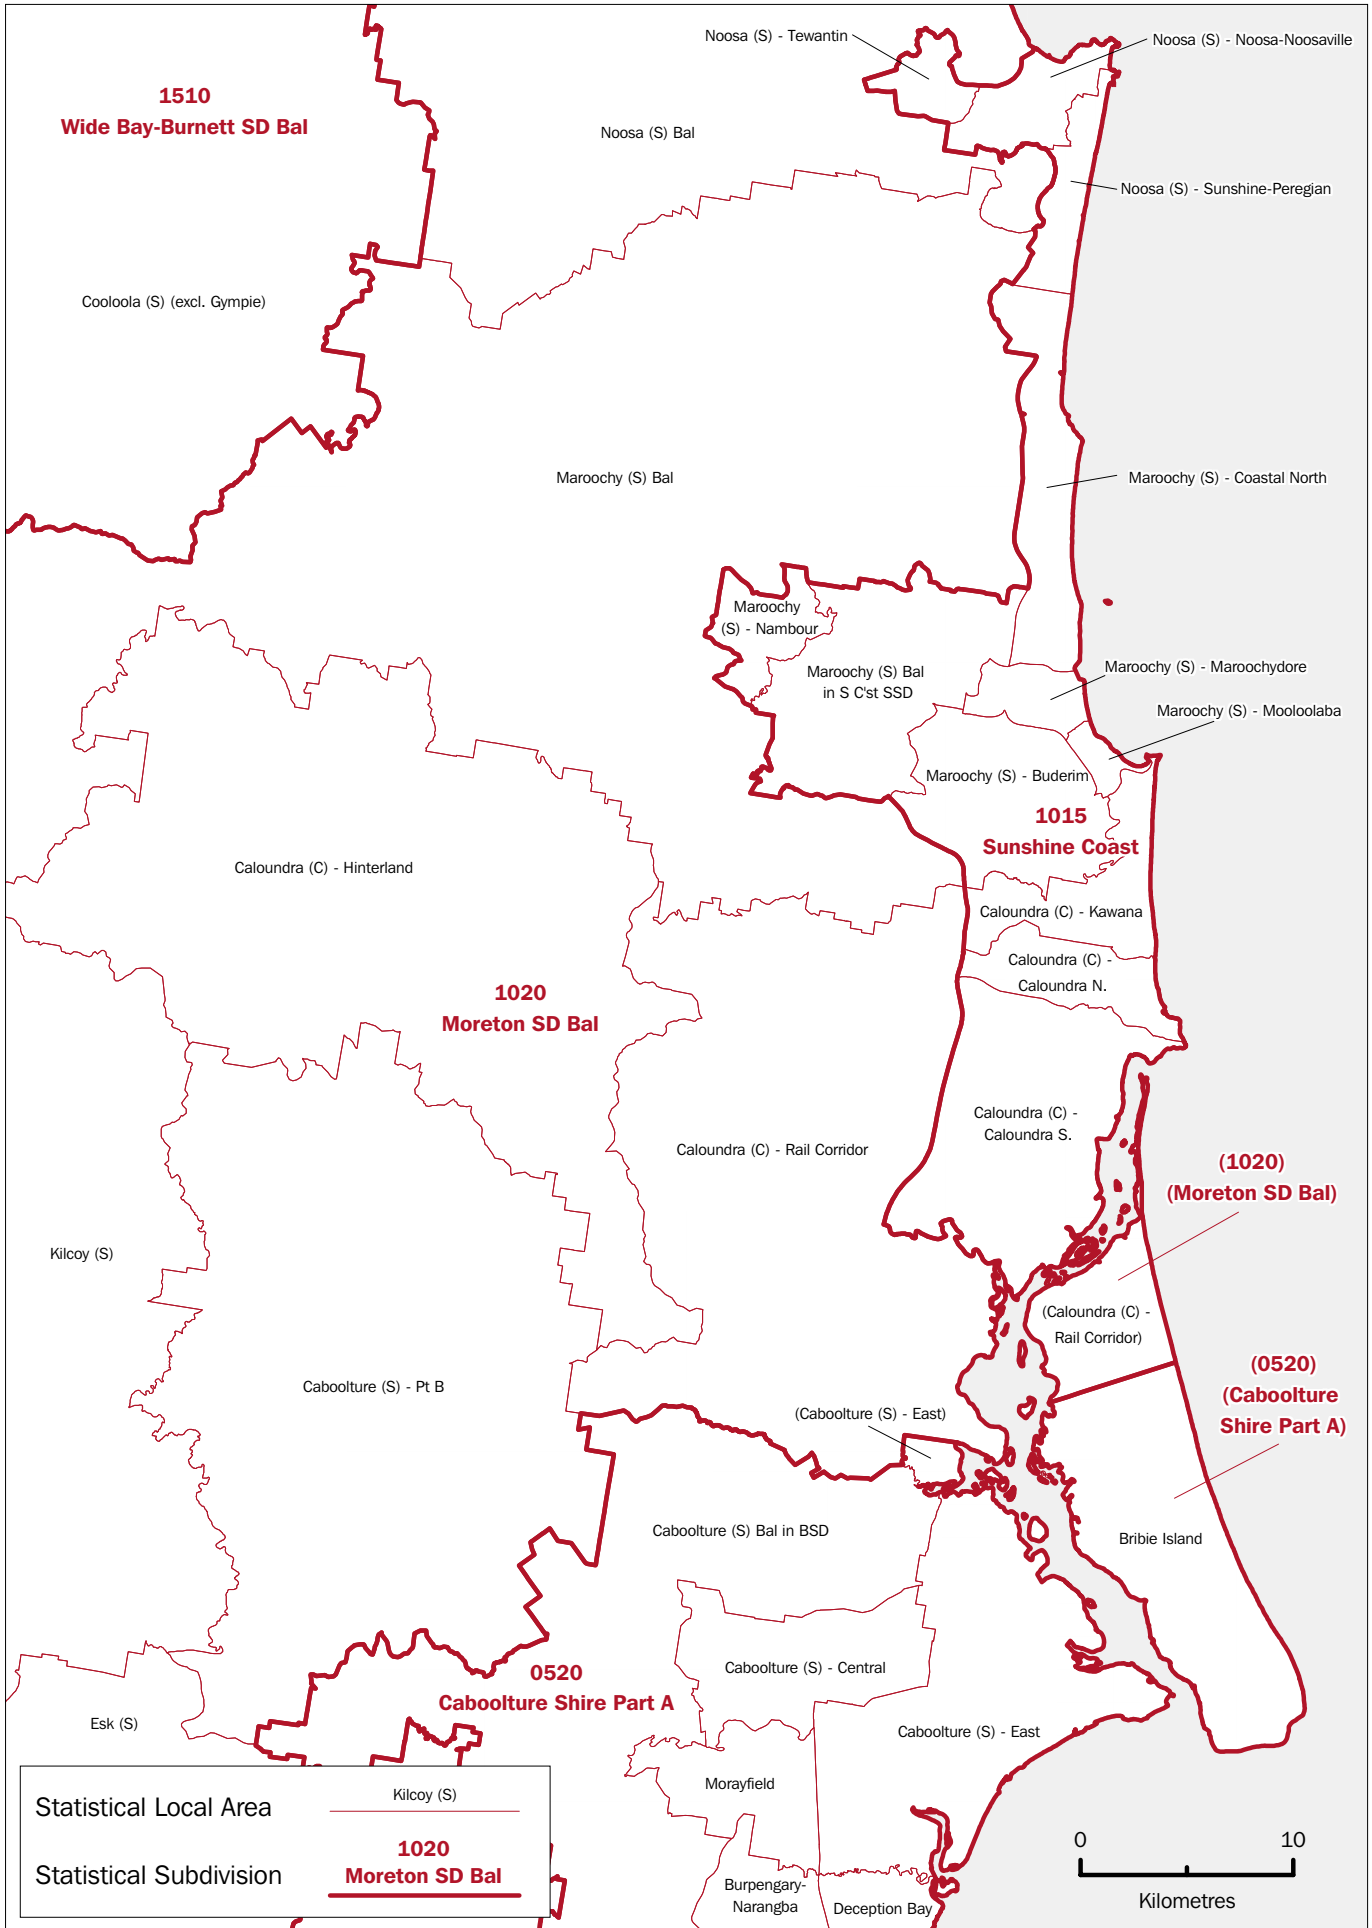

Statistical Local Area	Banana (S)
Statistical Subdivision	3015 Fitzroy SD Bal

**0540
Pine Rivers Shire**

**0505
Brisbane City**

**0545
Redcliffe City**

Inset

0 2
Kilometres

See Enlargement 3

QUEENSLAND, Statistical Subdivisions and Statistical Local Areas: **Enlargement 3**

Enlargement 8

Enlargement 9