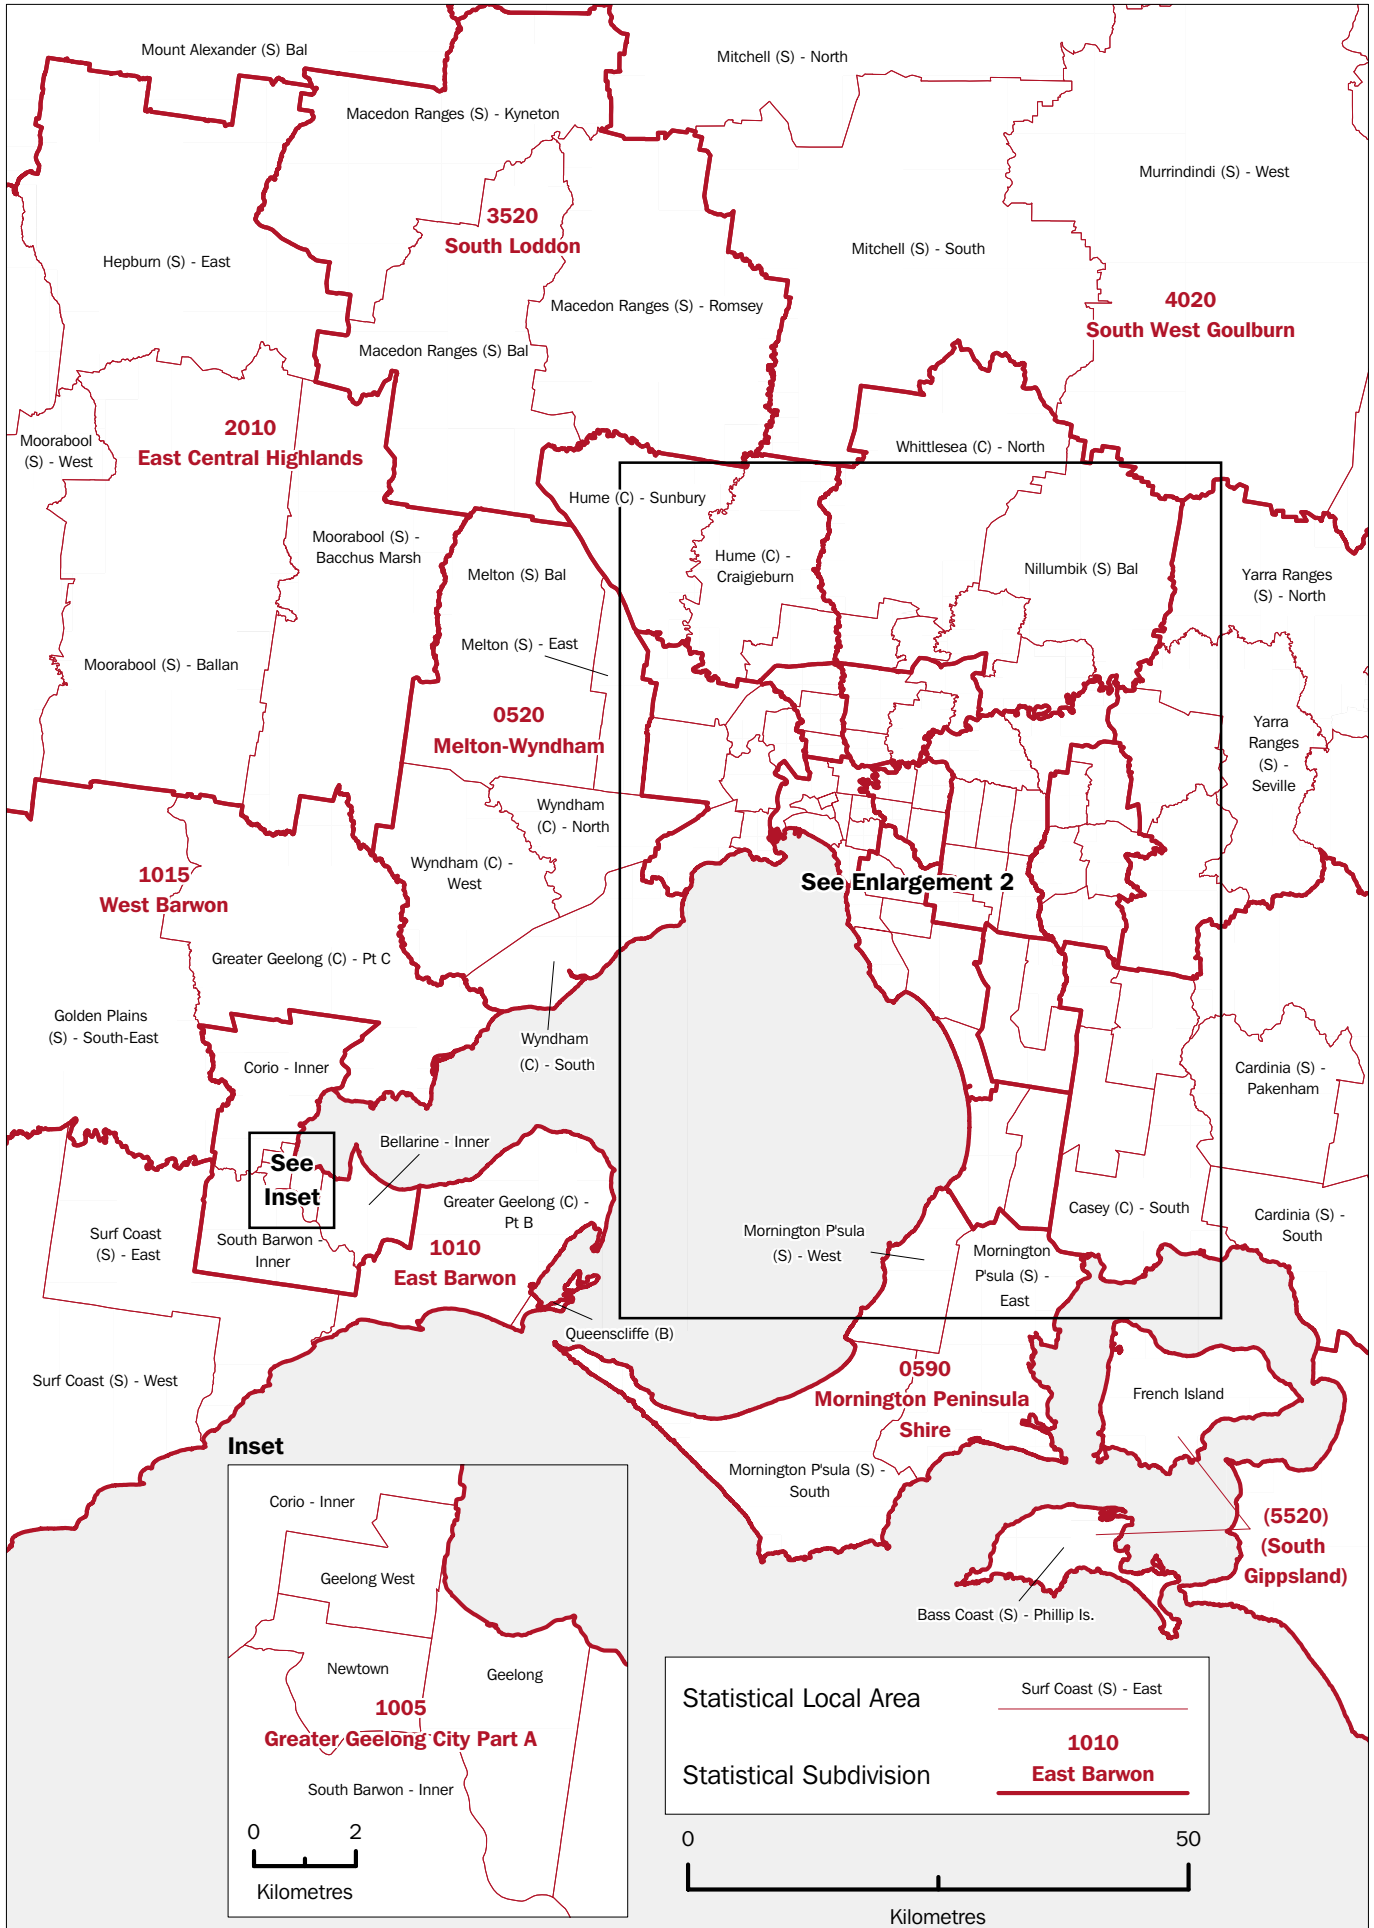

VICTORIA, Statistical Subdivisions and Statistical Local Areas: Enlargement 1

VICTORIA, Statistical Subdivisions and Statistical Local Areas: **Enlargement 1**

Statistical Local Area	Yarra (C) - North
Statistical Subdivision	0505 Inner Melbourne