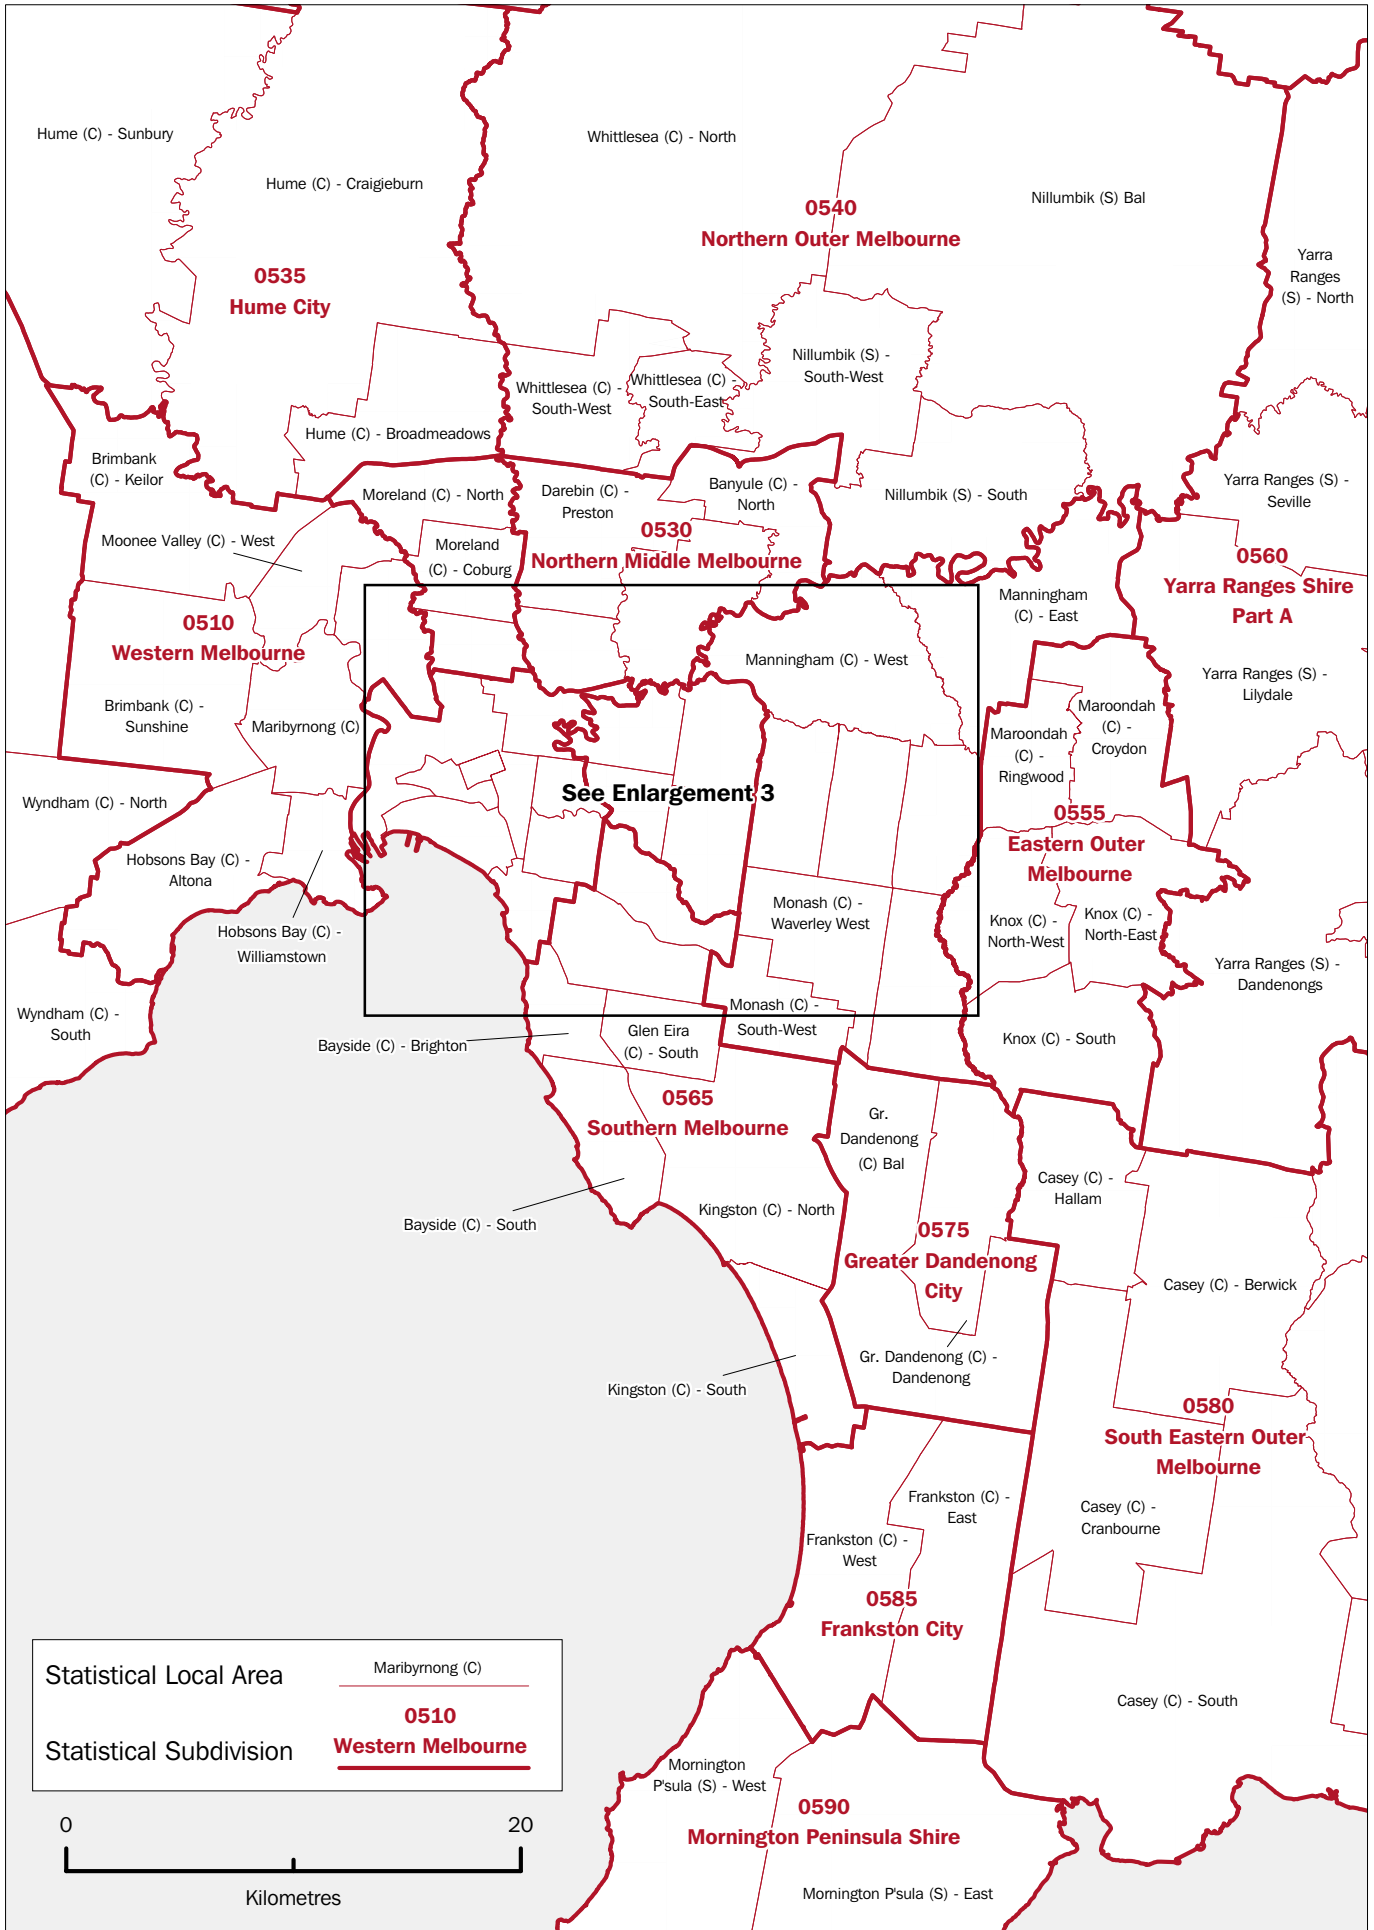

VICTORIA, Statistical Subdivisions and Statistical Local Areas: Enlargement 1

VICTORIA, Statistical Subdivisions and Statistical Local Areas: **Enlargement 1**

Statistical Local Area	Yarra (C) - North
Statistical Subdivision	0505 Inner Melbourne