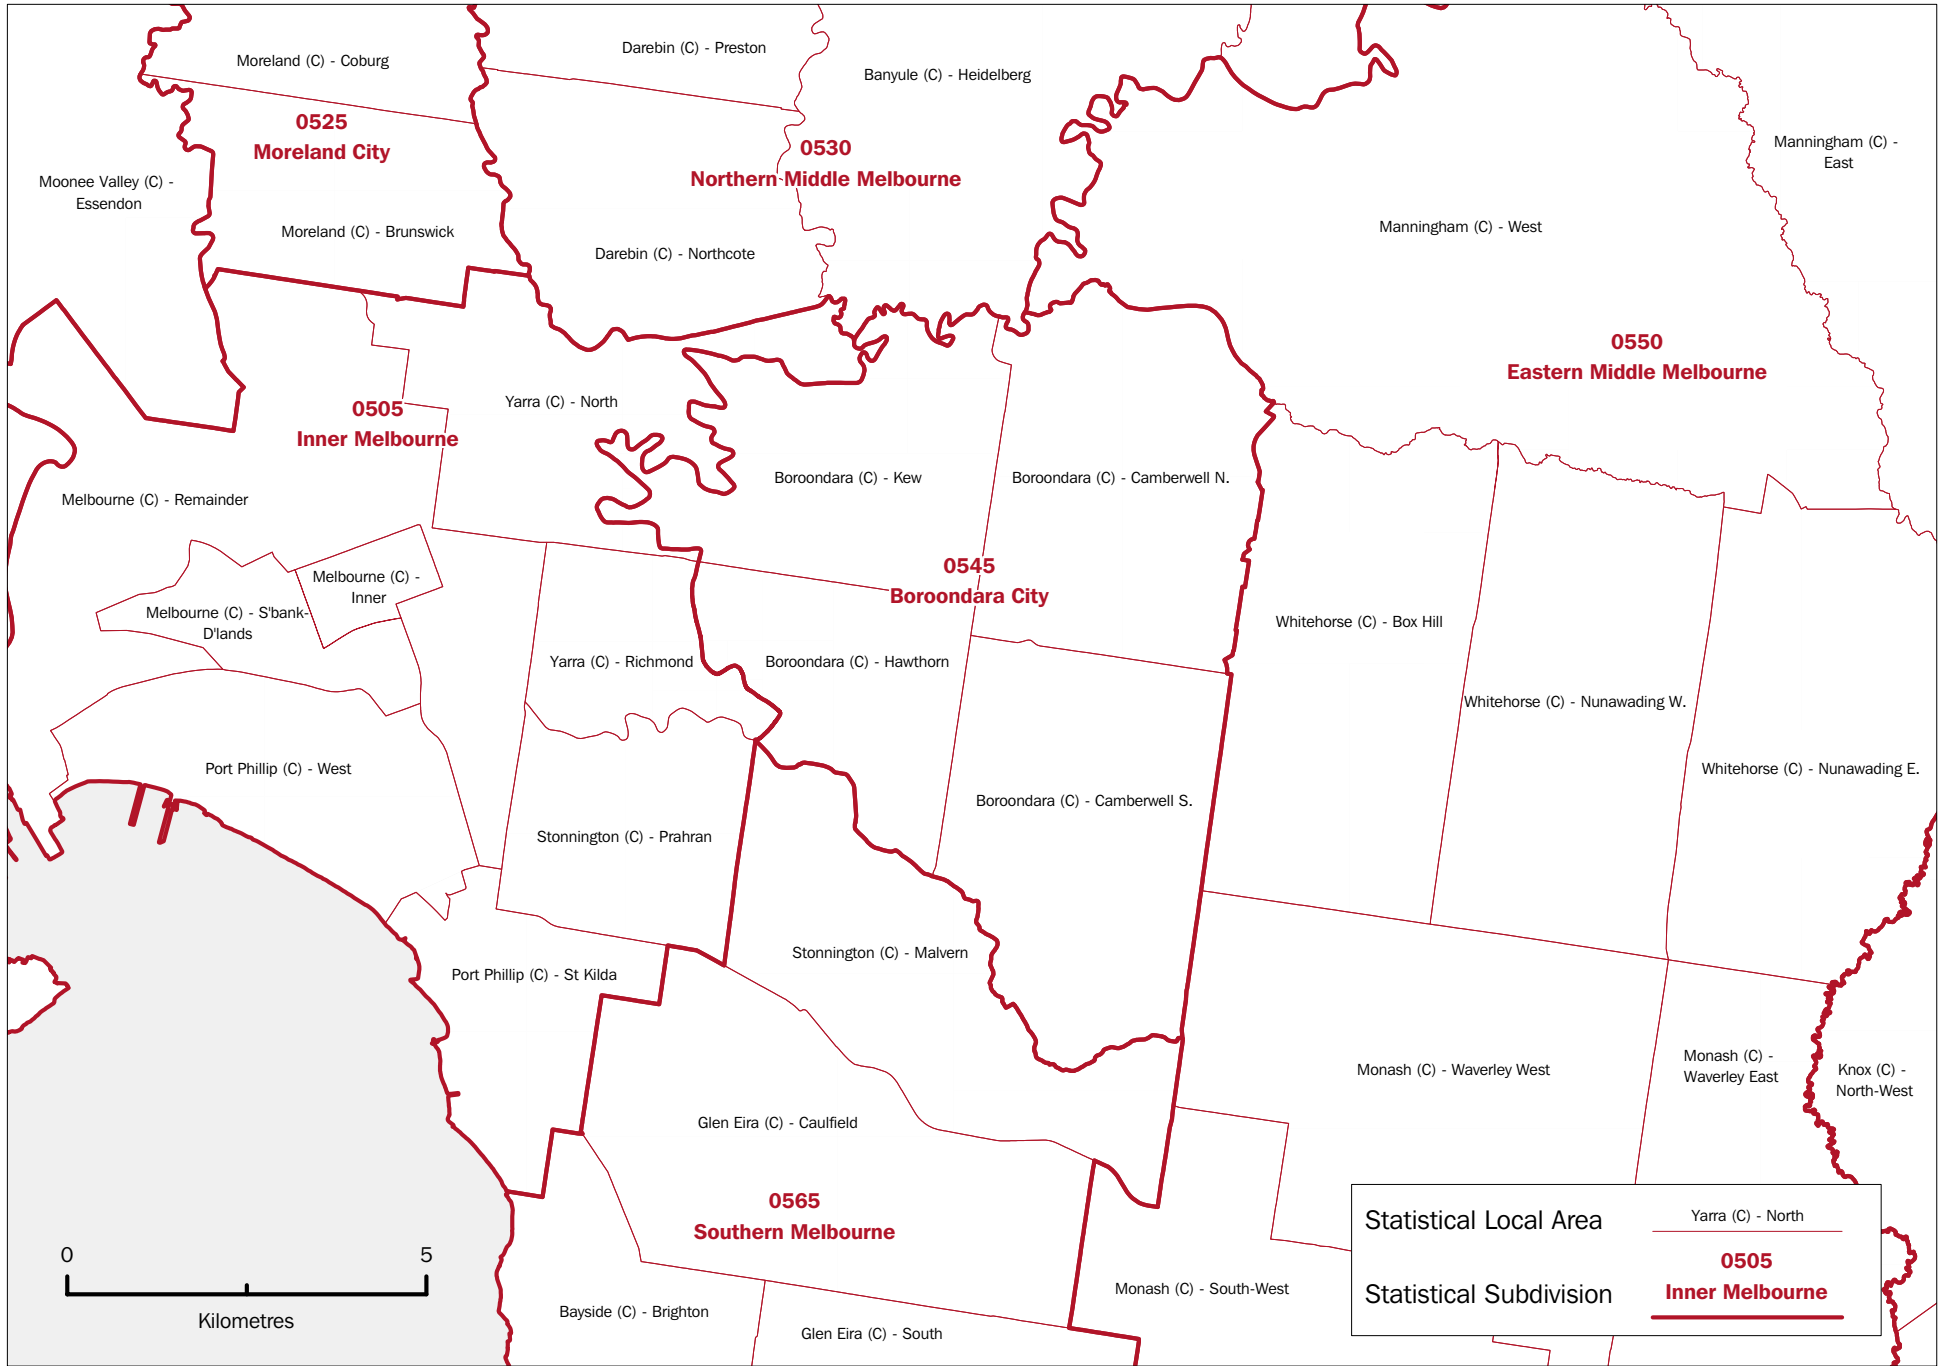

VICTORIA, Statistical Subdivisions and Statistical Local Areas: Enlargement 1

VICTORIA, Statistical Subdivisions and Statistical Local Areas: **Enlargement 1**

Statistical Local Area	Yarra (C) - North
Statistical Subdivision	0505 Inner Melbourne