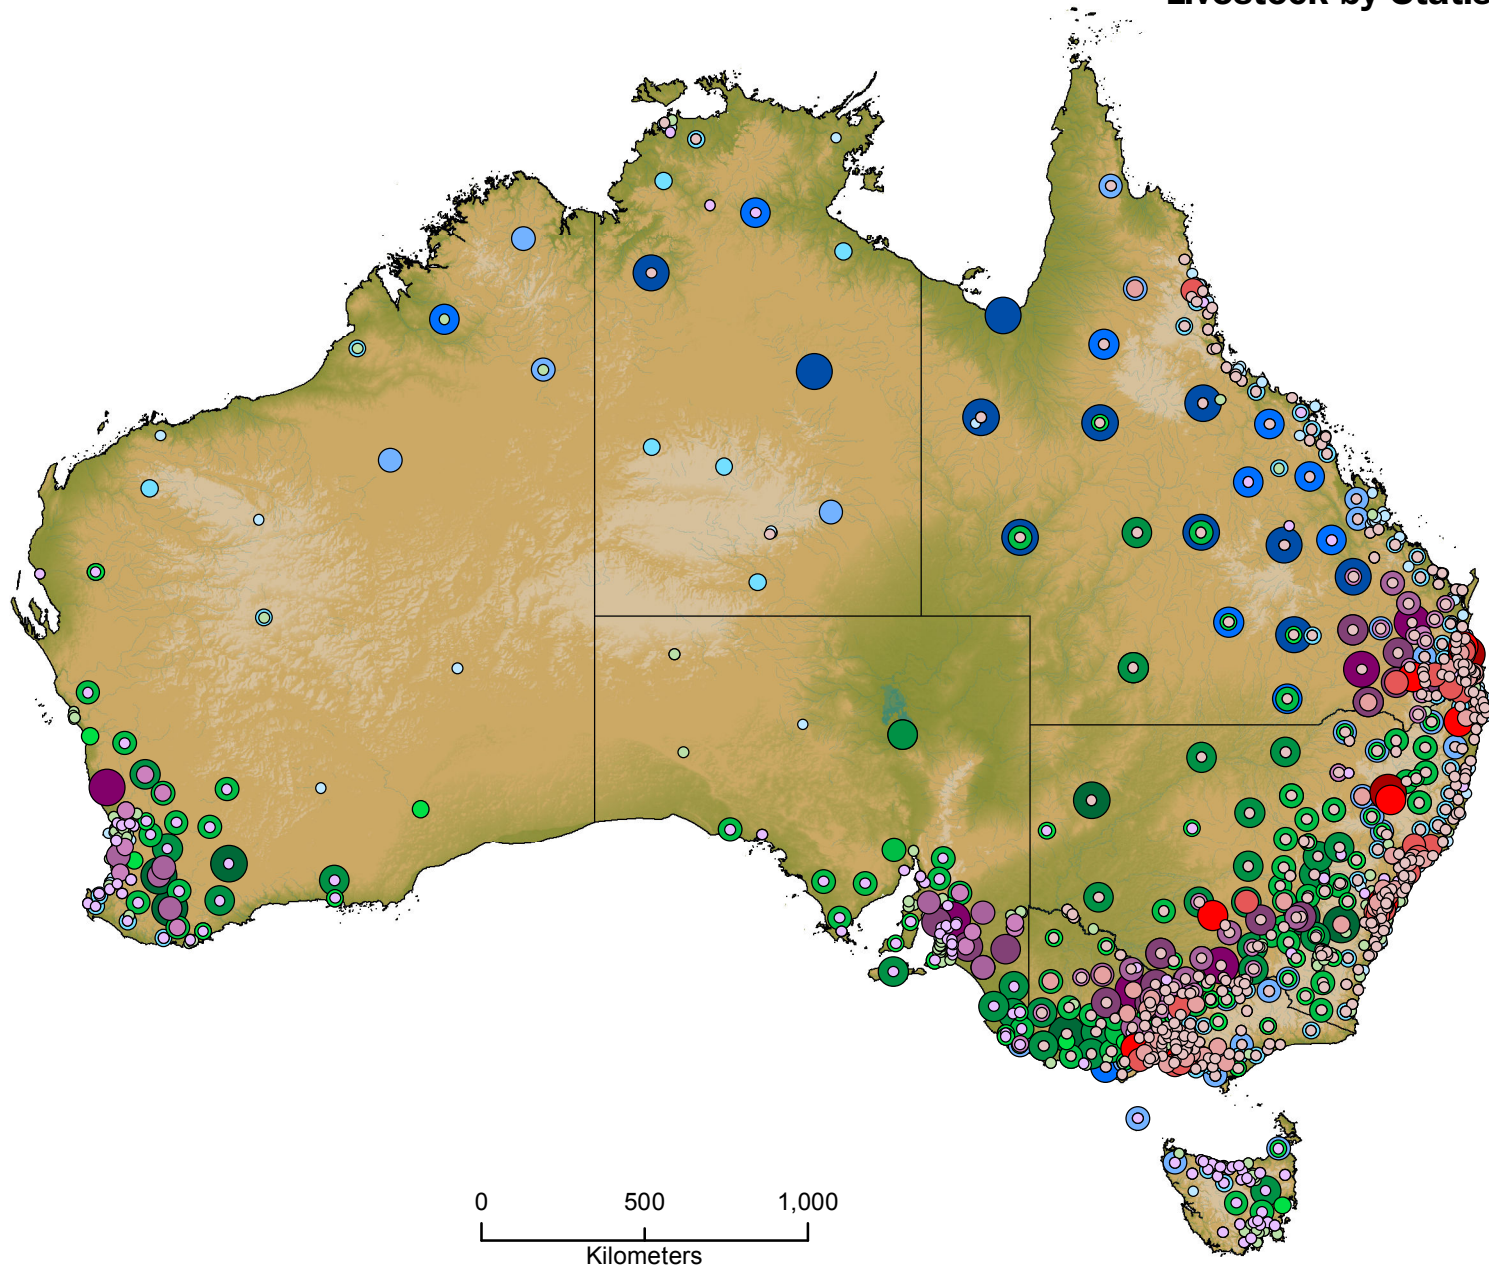

Livestock by Statistical Area 2

Total Poultry (no.)

Total Pigs (no.)

Total Sheep (no.)

Total Cattle (no.)

Poultry numbers in South Australia, Western Australia & Tasmania have been confidentialised.
For relative standard errors, inclusions and exclusions associated with these data see the Agricultural Commodities, ASGS - SA4, SA2, 2010-11 Data Cube.

Based on Statistical Area 2
Source: 2010-11 Agricultural Census
© Commonwealth of Australia, 2012